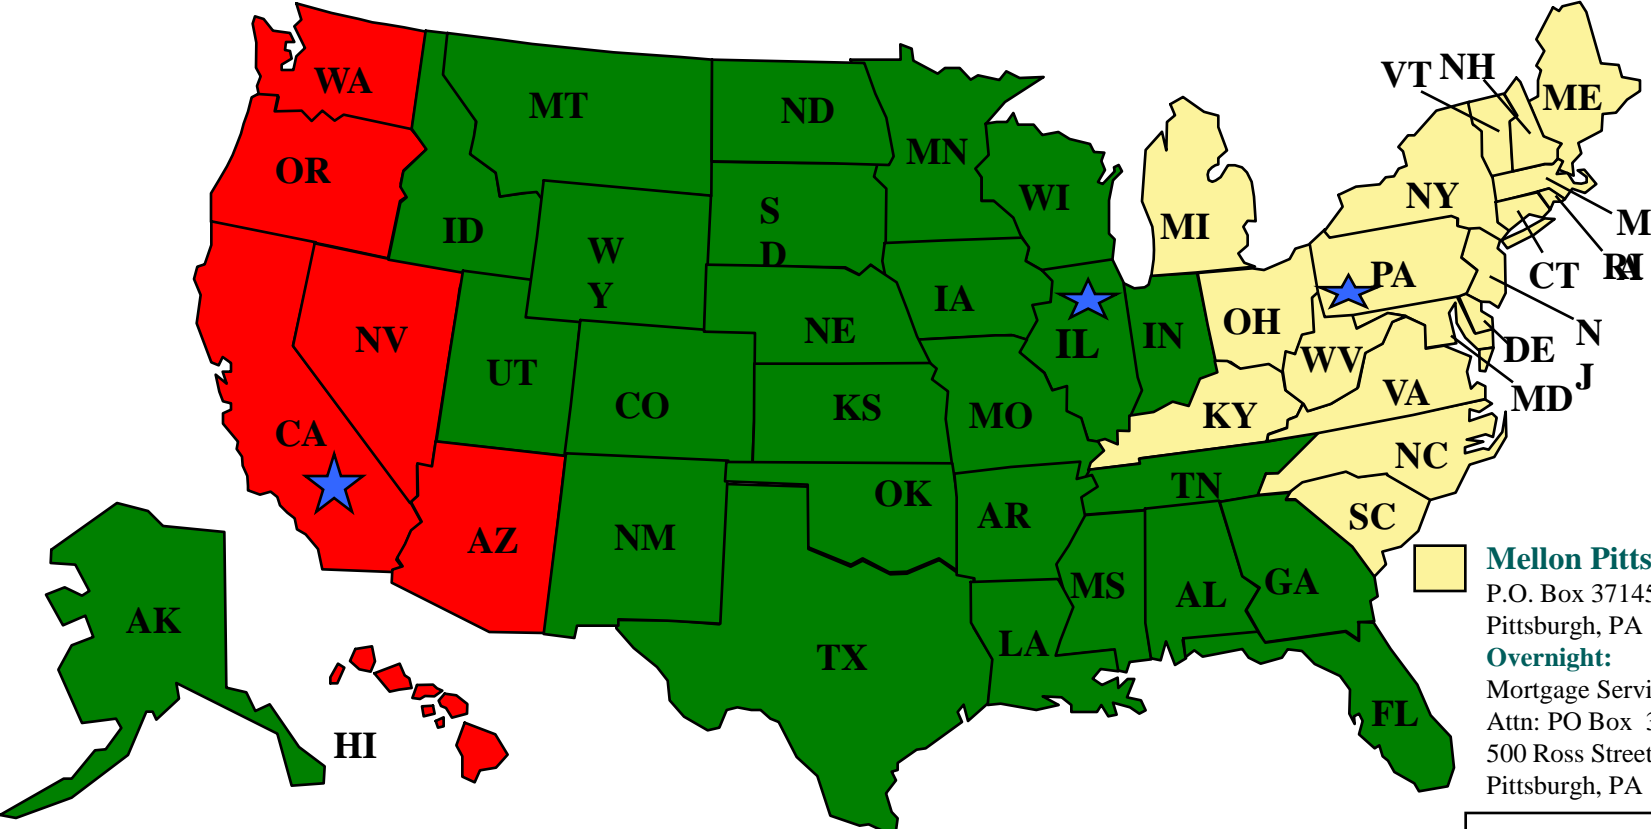

# Quick Reference: First Mortgage Lockbox Locations

01/30/13

**Mellon Los Angeles Lockbox**  
 PO Box 7151  
 Pasadena, CA 91109-7151  
**Overnight:**  
 Mortgage Service Center  
 Attn: 7151  
 14005 Live Oak Ave  
 Irwindale, CA 91706-1300